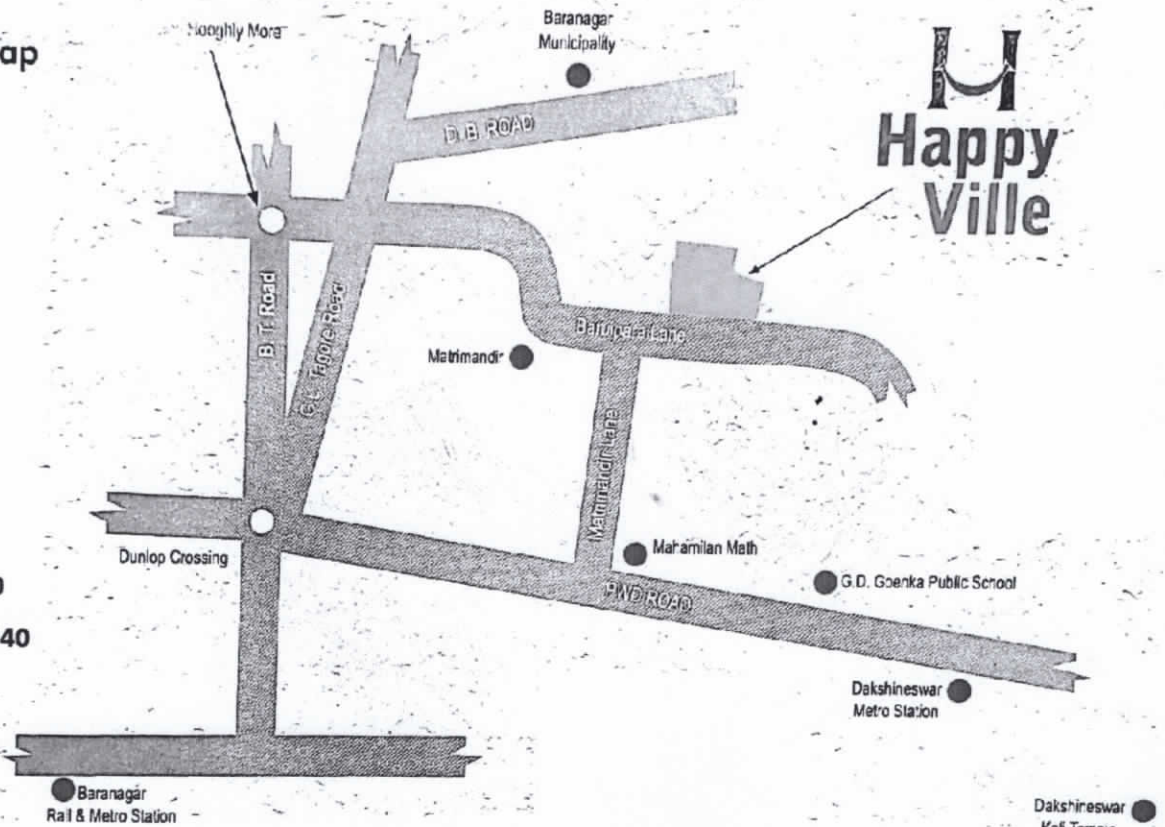

SRISTI CONSTRUCTION

(Dealing With Real Estate)

"Rangali" 3rd Floor, 153, B. T. Road, Kolkata - 700 108

Date .....

Ref .....

Location Map

LATITUDE 22.650330

LONGITUDE 88.368740

NOT TO SCALE

Baranagar Rail & Metro Station

Site Address:
165/1 Baruipara Lane,
Baranagar, Kolkata - 700 035

Sristi Construction

Partner